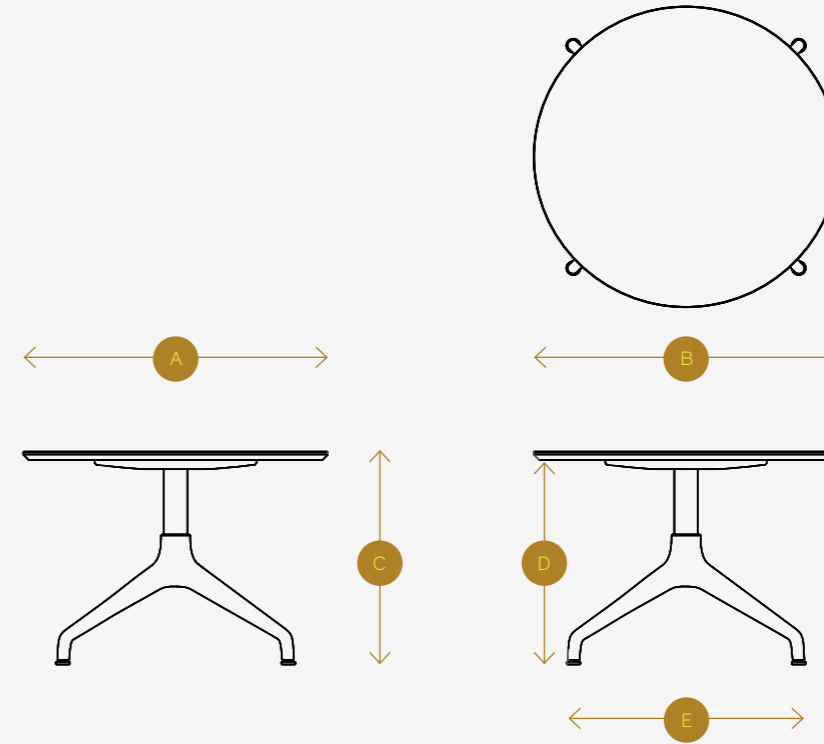

Measuring guide

# Ali Coffee Table

PRODUCT CODE DESCRIPTION	A WIDTH	B DEPTH	C HEIGHT	D DISTANCE FROM FLOOR TO UNDERSIDE TOP	E SPLAY OF BASE AT WIDEST POINT	F WEIGHT	G CAD
ALI650DL Ali 650 Circular Coffee Table	650 mm 25.5 in	650 mm 25.5 in	450 mm 17.5 in	432 mm 17 in	705 mm 28 in	10.2 kg 22.5 lbs	
ALI650SL Ali 650 Square Coffee Table	650 mm 25.5 in	650 mm 25.5 in	450 mm 17.5 in	432 mm 17 in	705 mm 28 in	11.5 kg 25.4 lbs	
ALI850DL Ali 850 Circular Coffee Table	850 mm 33.5 in	850 mm 33.5 in	450 mm 17.5 in	432 mm 17 in	865 mm 34 in	14.5 kg 31.9 lbs	
ALI850SL Ali 850 Square Coffee Table	850 mm 33.5 in	850 mm 33.5 in	450 mm 17.5 in	432 mm 17 in	865 mm 34 in	15.9 kg 35 lbs	

# Ali Poseur Table

PRODUCT CODE DESCRIPTION	A WIDTH	B DEPTH	C HEIGHT	D DISTANCE FROM FLOOR TO UNDERSIDE TOP	E SPLAY OF BASE AT WIDEST POINT	F WEIGHT	G CAD
NOALI3C650 Ali 650 Circular Poseur Table	650 mm 25.5 in	650 mm 25.5 in	1000 mm 39.5 in	982 mm 38.5 in	705 mm 28 in	11.2 kg 24.7 lbs	
NOALI3SQ650 Ali 650 Square Poseur Table	650 mm 25.5 in	650 mm 25.5 in	1000 mm 39.5 in	982 mm 38.5 in	705 mm 28 in	12.5 kg 27.6 lbs	
NOALI3SQ850 Ali 850 Circular Poseur Table	850 mm 33.5 in	850 mm 33.5 in	1000 mm 39.5 in	982 mm 38.5 in	865 mm 34 in	15.7 kg 34.6 lbs	

# Ali Cafe Table

PRODUCT CODE DESCRIPTION	A WIDTH	B DEPTH	C HEIGHT	D DISTANCE FROM FLOOR TO UNDERSIDE TOP	E SPRAY OF BASE AT WIDEST POINT	F WEIGHT	G CAD
NOALI2C650 Ali 650 Circular Cafe Table	650 mm 25.5 in	650 mm 25.5 in	750 mm 29.5 in	732 mm 30 in	705 mm 28 in	10.75 kg 23.7 lbs	
NOALI2SQ650 Ali 650 Square Cafe Table	650 mm 25.5 in	650 mm 25.5 in	750 mm 29.5 in	732 mm 30 in	705 mm 28 in	12.1 kg 26.7 lbs	
NOALI2C850 Ali 850 Circular Cafe Table	850 mm 33.5 in	850 mm 33.5 in	750 mm 29.5 in	732 mm 30 in	865 mm 34 in	15.1 kg 33.3 lbs	
NOALI2SQ850 Ali 850 Square Table	850 mm 33.5 in	850 mm 33.5 in	750 mm 29.5 in	732 mm 30 in	865 mm 34 in	17.4 kg 38.4 lbs	