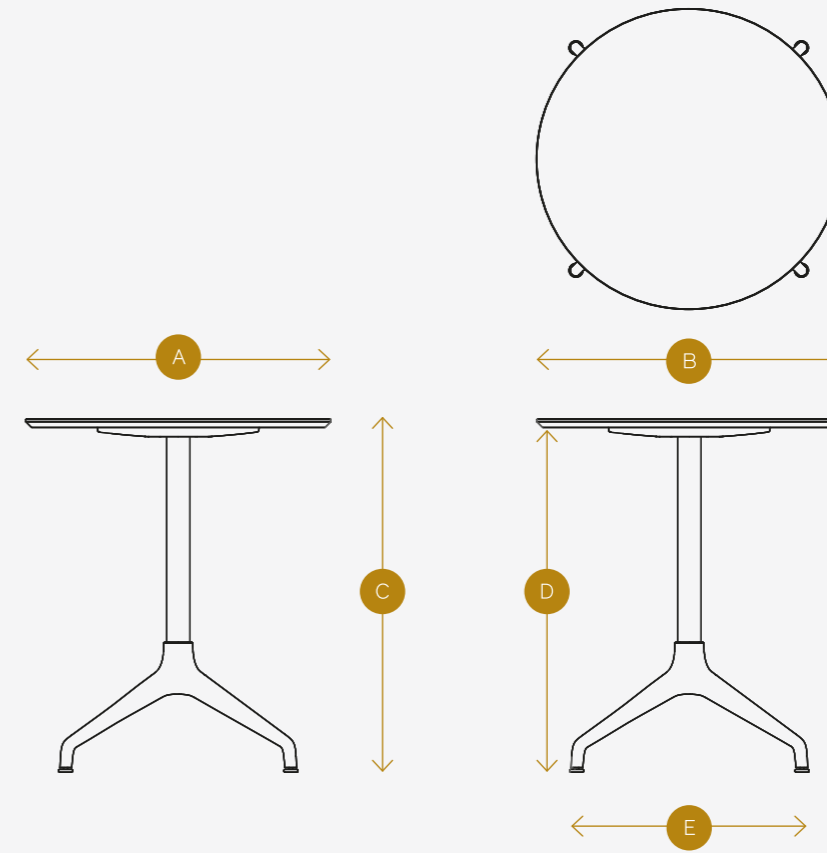

# Ali Coffee Table

PRODUCT CODE DESCRIPTION	A WIDTH	B DEPTH	C HEIGHT	D DISTANCE FROM FLOOR TO UNDERSIDE TOP	E SPLAY OF BASE AT WIDEST POINT	F WEIGHT	G CAD
ALI650DL Ali 650 Circular Coffee Table	650 mm 25.5 in	650 mm 25.5 in	450 mm 17.5 in	432 mm 17 in	705 mm 28 in	10.2 kg 22.5 lbs	
ALI650SL Ali 650 Square Coffee Table	650 mm 25.5 in	650 mm 25.5 in	450 mm 17.5 in	432 mm 17 in	705 mm 28 in	11.5 kg 25.4 lbs	
ALI850DL Ali 850 Circular Coffee Table	850 mm 33.5 in	850 mm 33.5 in	450 mm 17.5 in	432 mm 17 in	865 mm 34 in	14.5 kg 31.9 lbs	
ALI850SL Ali 850 Square Coffee Table	850 mm 33.5 in	850 mm 33.5 in	450 mm 17.5 in	432 mm 17 in	865 mm 34 in	15.9 kg 35 lbs	

Measuring guide

# Ali Poseur Table

PRODUCT CODE DESCRIPTION	A WIDTH	B DEPTH	C HEIGHT	D DISTANCE FROM FLOOR TO UNDERSIDE TOP	E SPLAY OF BASE AT WIDEST POINT	F WEIGHT	G CAD
NOALI3C650 Ali 650 Circular Poseur Table	650 mm 25.5 in	650 mm 25.5 in	1000 mm 39.5 in	982 mm 38.5 in	705 mm 28 in	11.2 kg 24.7 lbs	
NOALI3SQ650 Ali 650 Square Poseur Table	650 mm 25.5 in	650 mm 25.5 in	1000 mm 39.5 in	982 mm 38.5 in	705 mm 28 in	12.5 kg 27.6 lbs	
NOALI3SQ850 Ali 850 Circular Poseur Table	850 mm 33.5 in	850 mm 33.5 in	1000 mm 39.5 in	982 mm 38.5 in	865 mm 34 in	15.7 kg 34.6 lbs	

# Ali Cafe Table

PRODUCT CODE DESCRIPTION	A WIDTH	B DEPTH	C HEIGHT	D DISTANCE FROM FLOOR TO UNDERSIDE TOP	E SPRAY OF BASE AT WIDEST POINT	F WEIGHT	G CAD
NOALI2C650 Ali 650 Circular Cafe Table	650 mm 25.5 in	650 mm 25.5 in	750 mm 29.5 in	732 mm 30 in	705 mm 28 in	10.75 kg 23.7 lbs	
NOALI2SQ650 Ali 650 Square Cafe Table	650 mm 25.5 in	650 mm 25.5 in	750 mm 29.5 in	732 mm 30 in	705 mm 28 in	12.1 kg 26.7 lbs	
NOALI2C850 Ali 850 Circular Cafe Table	850 mm 33.5 in	850 mm 33.5 in	750 mm 29.5 in	732 mm 30 in	865 mm 34 in	15.1 kg 33.3 lbs	
NOALI2SQ850 Ali 850 Square Table	850 mm 33.5 in	850 mm 33.5 in	750 mm 29.5 in	732 mm 30 in	865 mm 34 in	17.4 kg 38.4 lbs	