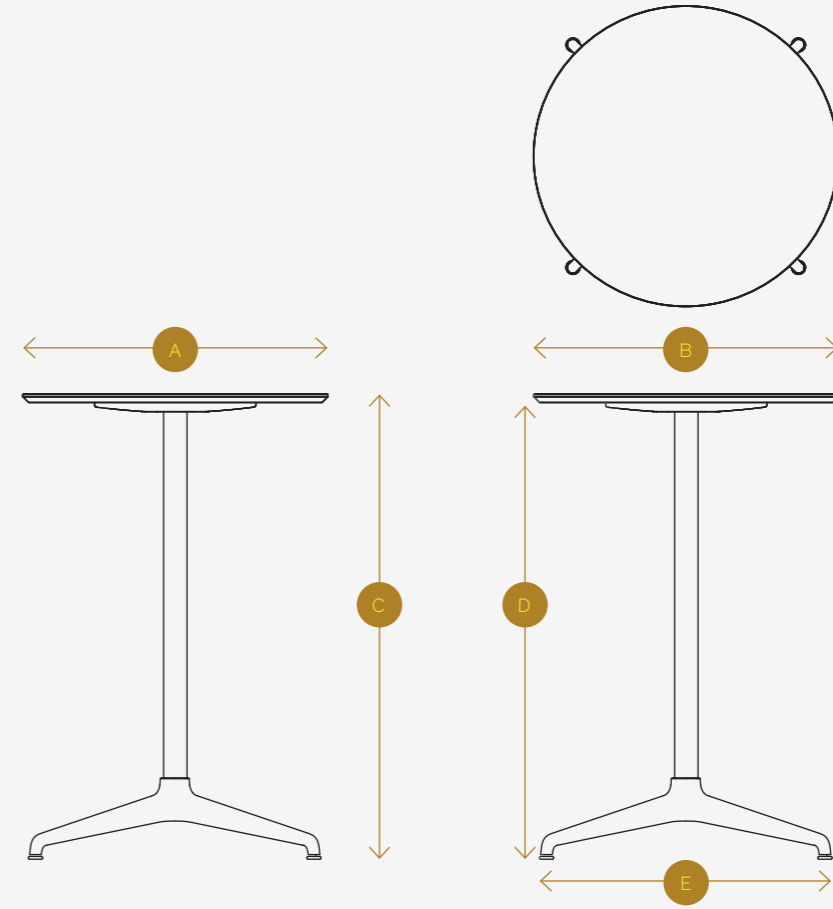

Measuring guide

# Ali Coffee Table

PRODUCT CODE DESCRIPTION	A WIDTH	B DEPTH	C HEIGHT	D DISTANCE FROM FLOOR TO UNDERSIDE TOP	E SPLAY OF BASE AT WIDEST POINT	F WEIGHT	G CAD
ALI650DL Ali 650 Circular Coffee Table	650 mm 25.5 in	650 mm 25.5 in	450 mm 17.5 in	432 mm 17 in	705 mm 28 in	10.2 kg 22.5 lbs	
ALI650SL Ali 650 Square Coffee Table	650 mm 25.5 in	650 mm 25.5 in	450 mm 17.5 in	432 mm 17 in	705 mm 28 in	11.5 kg 25.4 lbs	
ALI850DL Ali 850 Circular Coffee Table	850 mm 33.5 in	850 mm 33.5 in	450 mm 17.5 in	432 mm 17 in	865 mm 34 in	14.5 kg 31.9 lbs	
ALI850SL Ali 850 Square Coffee Table	850 mm 33.5 in	850 mm 33.5 in	450 mm 17.5 in	432 mm 17 in	865 mm 34 in	15.9 kg 35 lbs	

# Ali Poseur Table

PRODUCT CODE DESCRIPTION	A WIDTH	B DEPTH	C HEIGHT	D DISTANCE FROM FLOOR TO UNDERSIDE TOP	E SPLAY OF BASE AT WIDEST POINT	F WEIGHT	G CAD
NOALI3C650 Ali 650 Circular Poseur Table	650 mm 25.5 in	650 mm 25.5 in	1000 mm 39.5 in	982 mm 38.5 in	705 mm 28 in	11.2 kg 24.7 lbs	
NOALI3SQ650 Ali 650 Square Poseur Table	650 mm 25.5 in	650 mm 25.5 in	1000 mm 39.5 in	982 mm 38.5 in	705 mm 28 in	12.5 kg 27.6 lbs	
NOALI3SQ850 Ali 850 Circular Poseur Table	850 mm 33.5 in	850 mm 33.5 in	1000 mm 39.5 in	982 mm 38.5 in	865 mm 34 in	15.7 kg 34.6 lbs	

# Ali Cafe Table

PRODUCT CODE DESCRIPTION	A WIDTH	B DEPTH	C HEIGHT	D DISTANCE FROM FLOOR TO UNDERSIDE TOP	E SPRAY OF BASE AT WIDEST POINT	F WEIGHT	G CAD
NOALI2C650 Ali 650 Circular Cafe Table	650 mm 25.5 in	650 mm 25.5 in	750 mm 29.5 in	732 mm 30 in	705 mm 28 in	10.75 kg 23.7 lbs	
NOALI2SQ650 Ali 650 Square Cafe Table	650 mm 25.5 in	650 mm 25.5 in	750 mm 29.5 in	732 mm 30 in	705 mm 28 in	12.1 kg 26.7 lbs	
NOALI2C850 Ali 850 Circular Cafe Table	850 mm 33.5 in	850 mm 33.5 in	750 mm 29.5 in	732 mm 30 in	865 mm 34 in	15.1 kg 33.3 lbs	
NOALI2SQ850 Ali 850 Square Table	850 mm 33.5 in	850 mm 33.5 in	750 mm 29.5 in	732 mm 30 in	865 mm 34 in	17.4 kg 38.4 lbs	