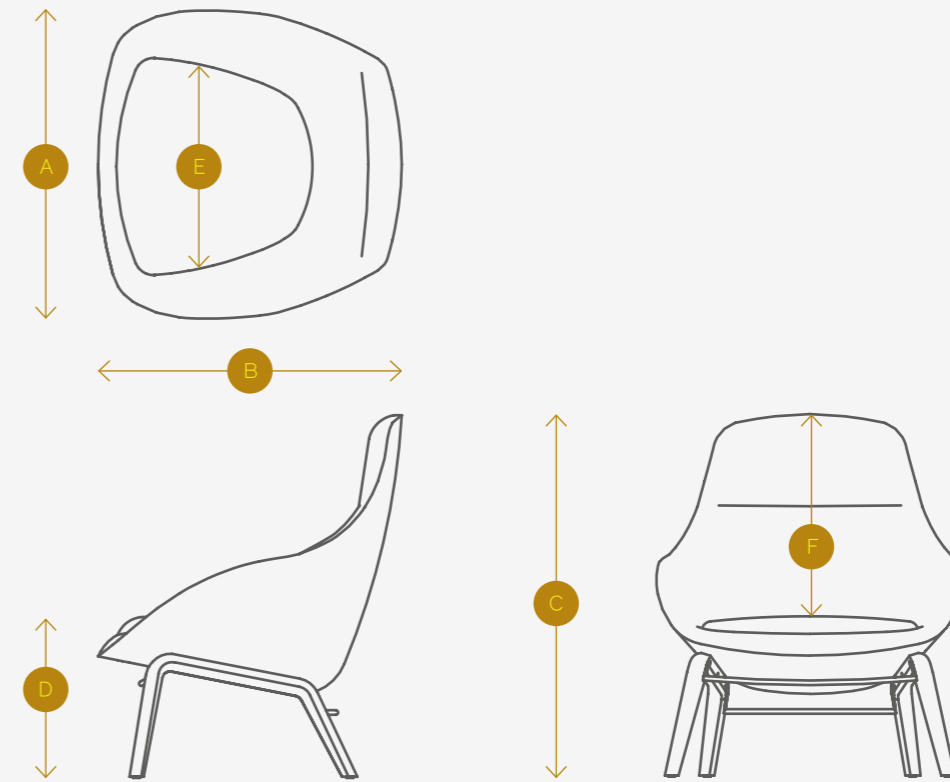

Measuring guide

Always Lounge

PRODUCT CODE DESCRIPTION	A WIDTH	B DEPTH	C HEIGHT	D SEAT HEIGHT	E SEAT WIDTH	F HEIGHT FROM SEAT TO TOP	G WEIGHT	H CAD
ALLOBST4 Always Lounge Chair 4 Leg Base	790 mm 31 in	800 mm 31.5 in	930 mm 36.5 in	420 mm 16.5 in	540 mm 21 in	525 mm 20.6 in	18.3 kg 40.34 lbs	
ALLOBSL Always Lounge Chair Sled Base	790 mm 31 in	800 mm 31.5 in	930 mm 36.5 in	420 mm 16.5 in	540 mm 21 in	525 mm 20.6 in	18.3 kg 40.34 lbs	
ALLOB4S Always Lounge Chair 4 Star Base	790 mm 31 in	800 mm 31.5 in	930 mm 36.5 in	420 mm 16.5 in	540 mm 21 in	525 mm 20.6 in	24.3 kg 53.6 lbs	
ALLOBWD Always Lounge Chair Wooden Base	790 mm 31 in	800 mm 31.5 in	930 mm 36.5 in	420 mm 16.5 in	540 mm 21 in	525 mm 20.6 in	20 kg 44.1 lbs	
ALLOBRK Always Lounge Rocker	790 mm 31 in	815 mm 32 in	930 mm 36.5 in	420 mm 16.5 in	540 mm 21 in	525 mm 20.6 in	22.5 kg 49.6 lbs