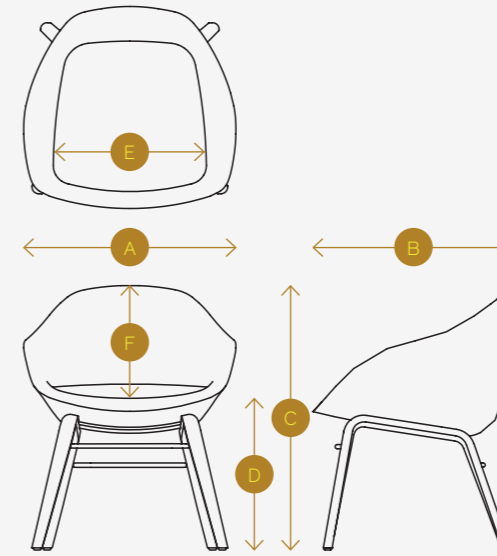

Measuring guide

Always Chair

PRODUCT CODE DESCRIPTION	A WIDTH	B DEPTH	C HEIGHT	D SEAT HEIGHT	E SEAT WIDTH	F HEIGHT FROM SEAT TO TOP	G WEIGHT	H CAD
ALCHBST4 Always Chair 4 Leg Base	625 mm 24.5 in	595 mm 23.5 in	780 mm 30.5 in	470 mm 18 in	415 mm 16.5 in	355 mm 14 in	10.3 kg 22.70 lb	
ALCHBSL Always Chair Sled Base	625 mm 24.5 in	595 mm 23.5 in	780 mm 30.5 in	470 mm 18 in	415 mm 16.5 in	355 mm 14 in	11.1 kg 24.47 lb	
ALCHBCL Always Chair Cantilever Base	625 mm 24.5 in	595 mm 23.5 in	780 mm 30.5 in	470 mm 18 in	415 mm 16.5 in	355 mm 14 in	11.3 kg 24.91 lb	
ALCHBWD Always Chair Wooden Base	625 mm 24.5 in	595 mm 23.5 in	780 mm 30.5 in	470 mm 18 in	415 mm 16.5 in	355 mm 14 in	9.68 kg 21.34 lb	
ALBSST4 Always Barstool 4 Leg Base	630 mm 25 in	600 mm 23.5 in	1065 mm 42 in	755 mm 30 in	415 mm 16.5 in	355 mm 14 in	14.67 kg 32.34 lb	

Continued...

Always Chair

PRODUCT CODE DESCRIPTION	A WIDTH	B DEPTH	C HEIGHT	D SEAT HEIGHT	E SEAT WIDTH	F HEIGHT FROM SEAT TO TOP	G WEIGHT	H CAD
ALCHSST4 Always Counter Height Stool 4 Leg Base	630 mm 25 in	600 mm 23.5 in	965 mm 38 in	655 mm 26 in	415 mm 16.5 in	355 mm 14 in	14.32 kg 31.57 lb	
ALCHB4S Always Chair 4 Star Base with Auto Return	625 mm 24.5 in	595 mm 23.5 in	780 mm 30.5 in	470 mm 18 in	415 mm 16.5 in	355 mm 14 in	12.4 kg 27.3 lb	
ALCHB5S Always Chair 5 Star Base	635 mm 25 in	595 mm 23.5 in	780 mm 30.5 in	470 mm 18 in	415 mm 16.5 in	355 mm 14 in	12.6 kg 27.7 lb	
ALCHB5SL Always Chair 5 Star Base with Gas Lift Mechanism	635 mm 25 in	595 mm 23.5 in	780-880 mm 30.5-34.5 in	470-570 mm 18-22.5 in	415 mm 16.5 in	355 mm 14 in	12.6 kg 27.7 lb	