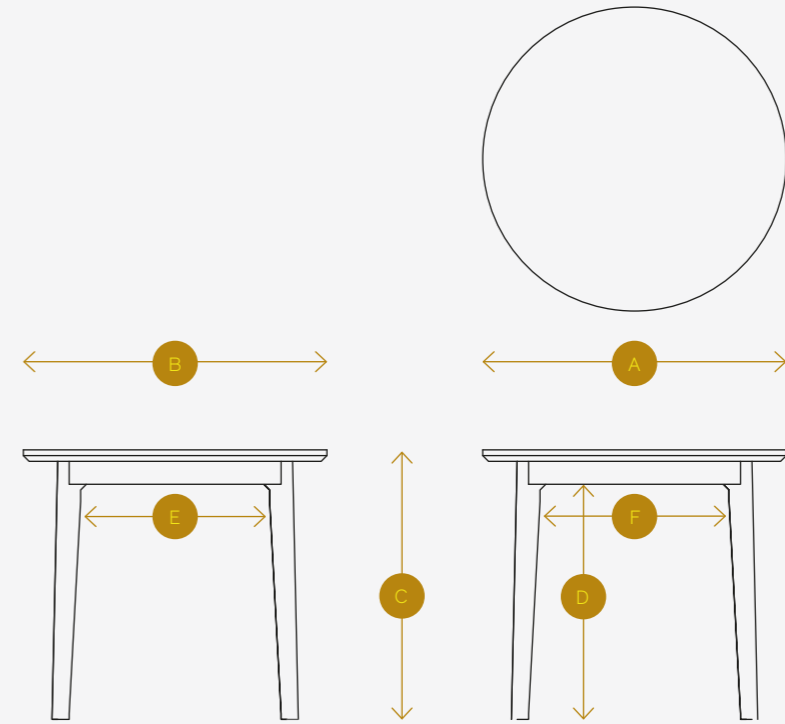

Measuring guide

Dalby Coffee Table

PRODUCT CODE DESCRIPTION	A WIDTH	B DEPTH	C HEIGHT	D WEIGHT	E CAD
DAL650DL Dalby 650 Circular Coffee Table	650 mm 25.5 in	650 mm 25.5 in	356 mm 14 in	13.7 kg 30.2 lbs	
DAL650SL Dalby 650 Square Coffee Table	650 mm 25.5 in	650 mm 25.5 in	356 mm 14 in	13.7 kg 30.2 lbs	
DAL850DL Dalby 850 Circular Coffee Table	850 mm 33.5 in	850 mm 33.5 in	356 mm 14 in	19.3 kg 42.5 lbs	
DAL850SL Dalby 850 Square Coffee Table	850 mm 33.5 in	850 mm 33.5 in	356 mm 14 in	19.3 kg 42.5 lbs	
DAL11X55 Dalby Rectangular Coffee Table	1100 mm 43.5 in	550 mm 21.5 in	356 mm 14 in	20.5 kg 45.2 lb	
DAL350D Dalby Side Table	350 mm 14 in	350 mm 14 in	550 mm 21.5 in	6.4 kg 14.1 lbs	
DAL350S Dalby Square Side Table	350 mm 14 in	350 mm 14 in	550 mm 21.5 in	6.4 kg 14.1 lbs	

Measuring guide

Dalby Cafe Table

PRODUCT CODE DESCRIPTION	A WIDTH	B DEPTH	C HEIGHT	D FROM FLOOR TO BEAM	E DISTANCE BETWEEN LEGS (FRONT)	F DISTANCE BETWEEN LEGS (SIDE)	G WEIGHT	H CAD
DAL65S Dalby Square Cafe Table	650 mm 25.5 in	650 mm 25.5 in	750 mm 29.5 in	660 mm 26 in	455 mm 18 in	455 mm 18 in	20.9 kg 46.1 lbs	
DAL65D Dalby Circular Cafe Table	650 mm 25.5 in	650 mm 25.5 in	750 mm 29.5 in	660 mm 26 in	525 mm 21 in	525 mm 21 in	27.7 kg 61 lbs	
DAL85S Dalby Square Cafe Table	850 mm 33.5 in	850 mm 33.5 in	750 mm 29.5 in	660 mm 26 in	655 mm 26 in	655 mm 26 in	28.4 kg 62.6 lbs	

Continued...

Continued...

Dalby Standard Rectangular Table

PRODUCT CODE DESCRIPTION	A WIDTH	B DEPTH	C HEIGHT	D FROM FLOOR TO BEAM	E DISTANCE BETWEEN LEGS (FRONT)	F DISTANCE BETWEEN LEGS (SIDE)	G WEIGHT	H CAD
DAL24X12 Dalby 2400 x 1200 Table	2400 mm 95 in	1200 mm 47.5 in	750 mm 29.5 in	645 mm 25.4 in	2360 mm 93 in	960 mm 38 in	80.5 kg 177.6 lbs	
DAL28X12 Dalby 6 Leg Table 2800	2800 mm 110 in	1200 mm 47.5 in	750 mm 29.5 in	645 mm 25.4 in	2760 mm 109 in	1360 mm 53.5 in	107.2 kg 236.4 lbs	
DAL32X12 Dalby 6 Leg Table 3200	3200 mm 126 in	1200 mm 47.5 in	750 mm 29.5 in	645 mm 25.4 in	3160 mm 125.5 in	1760 mm 69.5 in	112.2 kg 247.5 lbs	