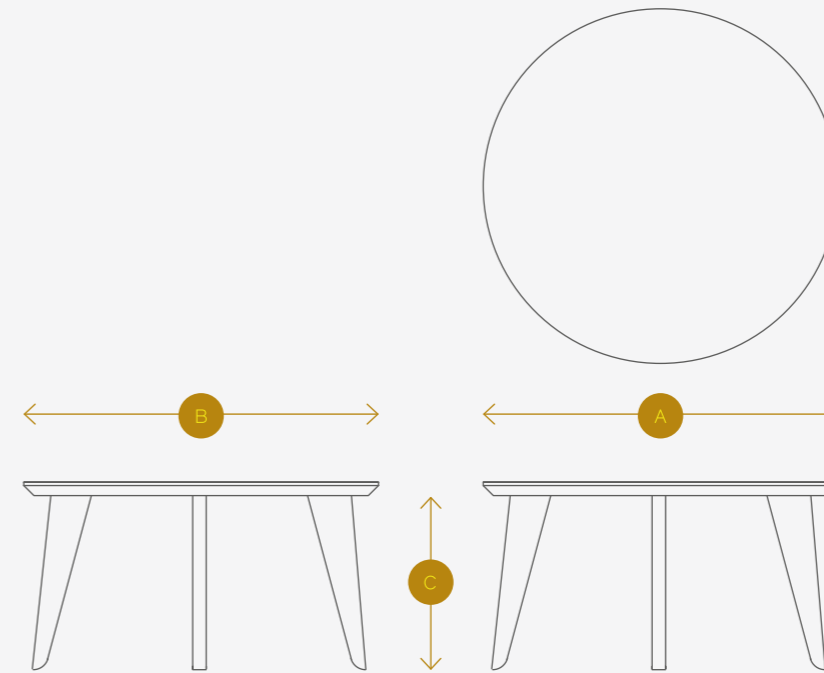

Measuring guide

Dalby Coffee Table

PRODUCT CODE DESCRIPTION	A WIDTH	B DEPTH	C HEIGHT	D WEIGHT	E CAD
DAL650DL Dalby 650 Circular Coffee Table	650 mm 25.5 in	650 mm 25.5 in	356 mm 14 in	13.7 kg 30.2 lbs	
DAL650SL Dalby 650 Square Coffee Table	650 mm 25.5 in	650 mm 25.5 in	356 mm 14 in	13.7 kg 30.2 lbs	
DAL850DL Dalby 850 Circular Coffee Table	850 mm 33.5 in	850 mm 33.5 in	356 mm 14 in	19.3 kg 42.5 lbs	
DAL850SL Dalby 850 Square Coffee Table	850 mm 33.5 in	850 mm 33.5 in	356 mm 14 in	19.3 kg 42.5 lbs	
DAL11X55 Dalby Rectangular Coffee Table	1100 mm 43.5 in	550 mm 21.5 in	356 mm 14 in	20.5 kg 45.2 lb	
DAL350D Dalby Side Table	350 mm 14 in	350 mm 14 in	550 mm 21.5 in	6.4 kg 14.1 lbs	
DAL350S Dalby Square Side Table	350 mm 14 in	350 mm 14 in	550 mm 21.5 in	6.4 kg 14.1 lbs	

Measuring guide

Dalby Cafe Table

PRODUCT CODE DESCRIPTION	A WIDTH	B DEPTH	C HEIGHT	D FROM FLOOR TO BEAM	E DISTANCE BETWEEN LEGS (FRONT)	F DISTANCE BETWEEN LEGS (SIDE)	G WEIGHT	H CAD
DAL65S Dalby Square Cafe Table	650 mm 25.5 in	650 mm 25.5 in	750 mm 29.5 in	660 mm 26 in	455 mm 18 in	455 mm 18 in	20.9 kg 46.1 lbs	
DAL65D Dalby Circular Cafe Table	650 mm 25.5 in	650 mm 25.5 in	750 mm 29.5 in	660 mm 26 in	525 mm 21 in	525 mm 21 in	27.7 kg 61 lbs	
DAL85S Dalby Square Cafe Table	850 mm 33.5 in	850 mm 33.5 in	750 mm 29.5 in	660 mm 26 in	655 mm 26 in	655 mm 26 in	28.4 kg 62.6 lbs	

Measuring guide

Dalby Standard Circular Table

PRODUCT CODE DESCRIPTION	A WIDTH	B DEPTH	C HEIGHT	D FROM FLOOR TO BEAM	E DISTANCE BETWEEN LEGS	G WEIGHT	H CAD
DAL12DIA Dalby 1200 Circular Table	1200 mm 47.5 in	1200 mm 47.5 in	750 mm 29.5 in	645 mm 25.4 in	650 mm 25.5 in	43.6 kg 96.1 lbs	
DAL14DIA Dalby 1400 Circular Table	1400 mm 55 in	1400 mm 55 in	750 mm 29.5 in	645 mm 25.4 in	850 mm 33.5 in	Weight 50.4 kg 111.1 lbs	
DAL16DIA Dalby 1600 Circular Table	1600 mm 63 in	1600 mm 63 in	750 mm 29.5 in	645 mm 25.5 in	1050 mm 41.5 in	61.2 kg 134.9 lbs	