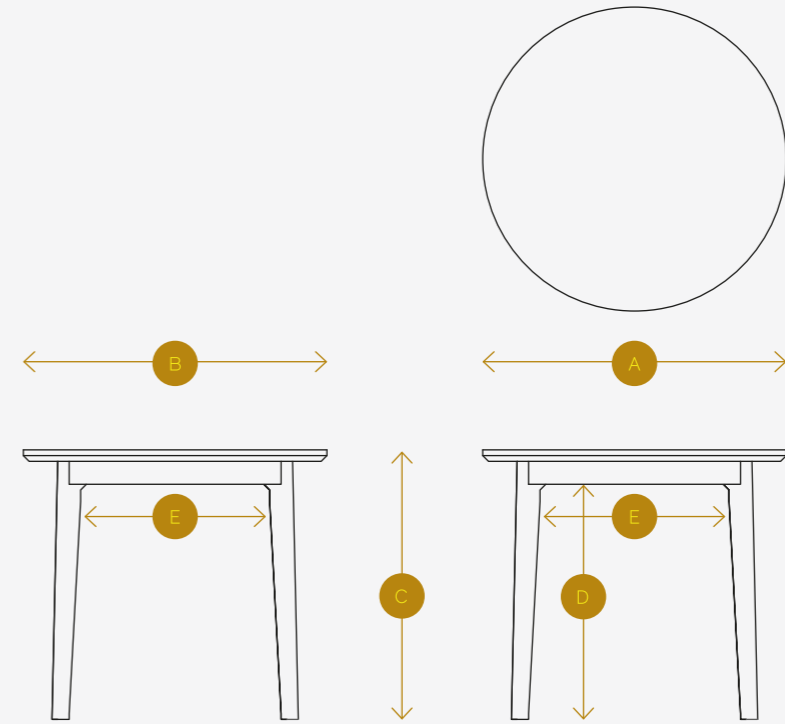

Measuring guide

Dalby Coffee Table

PRODUCT CODE DESCRIPTION	A WIDTH	B DEPTH	C HEIGHT	D WEIGHT	E CAD
DAL650DL Dalby 650 Circular Coffee Table	650 mm 25.5 in	650 mm 25.5 in	356 mm 14 in	13.7 kg 30.2 lbs	
DAL650SL Dalby 650 Square Coffee Table	650 mm 25.5 in	650 mm 25.5 in	356 mm 14 in	13.7 kg 30.2 lbs	
DAL850DL Dalby 850 Circular Coffee Table	850 mm 33.5 in	850 mm 33.5 in	356 mm 14 in	19.3 kg 42.5 lbs	
DAL850SL Dalby 850 Square Coffee Table	850 mm 33.5 in	850 mm 33.5 in	356 mm 14 in	19.3 kg 42.5 lbs	
DAL11X55 Dalby Rectangular Coffee Table	1100 mm 43.5 in	550 mm 21.5 in	356 mm 14 in	20.5 kg 45.2 lb	
DAL350D Dalby Side Table	350 mm 14 in	350 mm 14 in	550 mm 21.5 in	6.4 kg 14.1 lbs	
DAL350S Dalby Square Side Table	350 mm 14 in	350 mm 14 in	550 mm 21.5 in	6.4 kg 14.1 lbs	

Measuring guide

Dalby Cafe Table

PRODUCT CODE DESCRIPTION	A WIDTH	B DEPTH	C HEIGHT	D FROM FLOOR TO BEAM	E DISTANCE BETWEEN LEGS (FRONT)	F DISTANCE BETWEEN LEGS (SIDE)	G WEIGHT	H CAD
DAL65S Dalby Square Cafe Table	650 mm 25.5 in	650 mm 25.5 in	750 mm 29.5 in	660 mm 26 in	455 mm 18 in	455 mm 18 in	20.9 kg 46.1 lbs	
DAL65D Dalby Circular Cafe Table	650 mm 25.5 in	650 mm 25.5 in	750 mm 29.5 in	660 mm 26 in	525 mm 21 in	525 mm 21 in	27.7 kg 61 lbs	
DAL85S Dalby Square Cafe Table	850 mm 33.5 in	850 mm 33.5 in	750 mm 29.5 in	660 mm 26 in	655 mm 26 in	655 mm 26 in	28.4 kg 62.6 lbs	

Measuring guide

Dalby Standard Circular Table

PRODUCT CODE DESCRIPTION	A WIDTH	B DEPTH	C HEIGHT	D FROM FLOOR TO BEAM	E DISTANCE BETWEEN LEGS	G WEIGHT	H CAD
DAL12DIA Dalby 1200 Circular Table	1200 mm 47.5 in	1200 mm 47.5 in	750 mm 29.5 in	645 mm 25.4 in	650 mm 25.5 in	43.6 kg 96.1 lbs	
DAL14DIA Dalby 1400 Circular Table	1400 mm 55 in	1400 mm 55 in	750 mm 29.5 in	645 mm 25.4 in	850 mm 33.5 in	Weight 50.4 kg 111.1 lbs	
DAL16DIA Dalby 1600 Circular Table	1600 mm 63 in	1600 mm 63 in	750 mm 29.5 in	645 mm 25.5 in	1050 mm 41.5 in	61.2 kg 134.9 lbs	