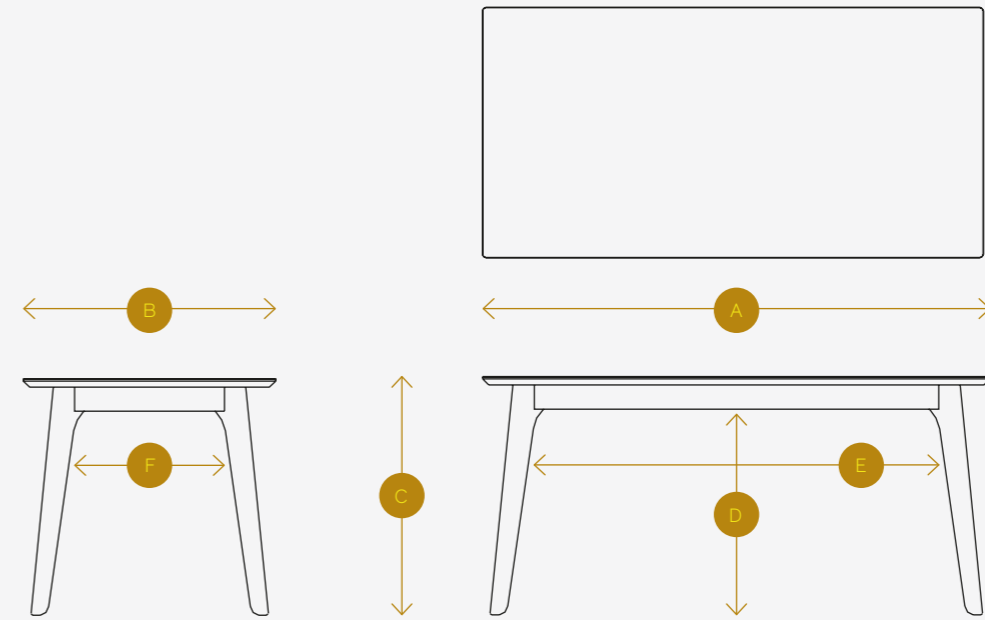

Continued...

Continued...

Dalby Standard Rectangular Table

PRODUCT CODE DESCRIPTION	A WIDTH	B DEPTH	C HEIGHT	D FROM FLOOR TO BEAM	E DISTANCE BETWEEN LEGS (FRONT)	F DISTANCE BETWEEN LEGS (SIDE)	G WEIGHT	H CAD
DAL24X12 Dalby 2400 x 1200 Table	2400 mm 95 in	1200 mm 47.5 in	750 mm 29.5 in	645 mm 25.4 in	2360 mm 93 in	960 mm 38 in	80.5 kg 177.6 lbs	
DAL28X12 Dalby 6 Leg Table 2800	2800 mm 110 in	1200 mm 47.5 in	750 mm 29.5 in	645 mm 25.4 in	2760 mm 109 in	1360 mm 53.5 in	107.2 kg 236.4 lbs	
DAL32X12 Dalby 6 Leg Table 3200	3200 mm 126 in	1200 mm 47.5 in	750 mm 29.5 in	645 mm 25.4 in	3160 mm 125.5 in	1760 mm 69.5 in	112.2 kg 247.5 lbs	

Measuring guide

Dalby Bar Height Table

PRODUCT CODE DESCRIPTION	A WIDTH	B DEPTH	C HEIGHT	D FROM FLOOR TO BEAM	E DISTANCE BETWEEN LEGS (FRONT)	F DISTANCE BETWEEN LEGS (SIDE)	G WEIGHT	H CAD
DAL16BH Dalby Bar Height Table 1600	1600 mm 63 in	800 mm 31.5 in	1000 mm 39 in	895 mm 35.2 in	1360 mm 53.5 in	560 mm 22 in	63.2 kg 139.2 lbs	
DAL18BH Dalby Bar Height Table 1800	1800 mm 71 in	800 mm 31.5 in	1000 mm 39 in	895 mm 35.2 in	1560 mm 61.5 in	560 mm 22 in	44.9 kg 98.9 lbs	
DAL20BH Dalby Bar Height Table 2000	2000 mm 79 in	900 mm 35.5 in	1000 mm 39 in	895 mm 35.2 in	1760 mm 69.5 in	660 mm 25.6 in	52.4 kg 115.5 lbs	
DAL22BH Dalby Bar Height Table 2200	2200 mm 87 in	900 mm 35.5 in	1000 mm 39 in	895 mm 35.2 in	1960 mm 77 in	660 mm 25.6 in	65.3 kg 144.0 lbs	
DAL28BH Dalby 6 Leg Bar Height Table 2800	2800 mm 110 in	1200 mm 47.5 in	1000 mm 39 in	895 mm 35.2 in	2760 mm 109 in	1360 mm 53.5 in	104.1 kg 229.5 lbs	
DAL32BH Dalby 6 Leg Bar Height Table 3200	3200 mm 126 in	1200 mm 47.5 in	1000 mm 39 in	895 mm 35.2 in	3160 mm 125.5 in	1760 mm 69.5 in	120.2 kg 264.9 lbs	