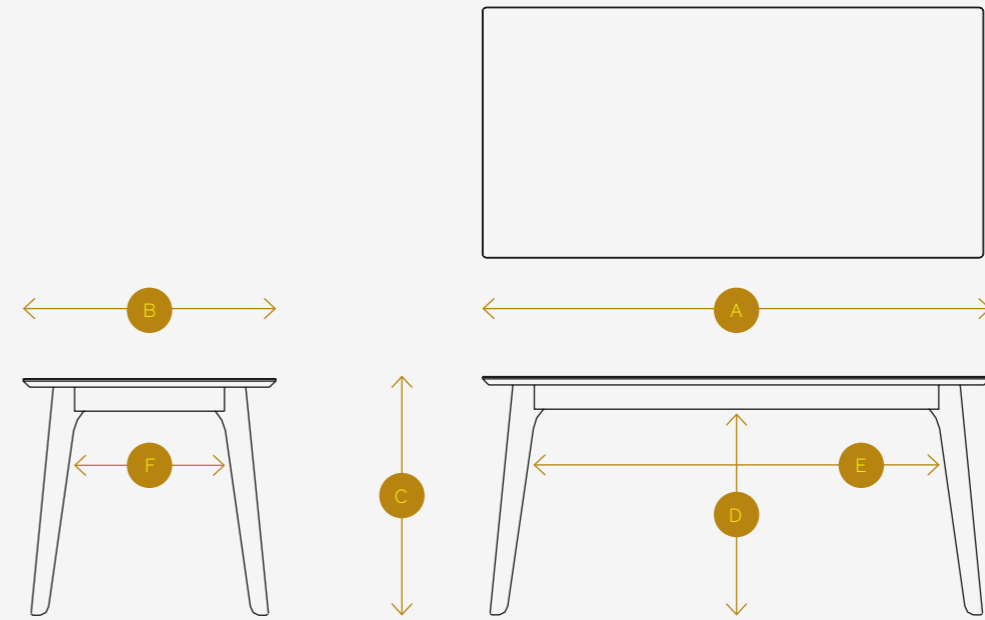

Measuring guide

Dalby Standard Circular Table

PRODUCT CODE DESCRIPTION	A WIDTH	B DEPTH	C HEIGHT	D FROM FLOOR TO BEAM	E DISTANCE BETWEEN LEGS	G WEIGHT	H CAD
DAL12DIA Dalby 1200 Circular Table	1200 mm 47.5 in	1200 mm 47.5 in	750 mm 29.5 in	645 mm 25.4 in	650 mm 25.5 in	43.6 kg 96.1 lbs	
DAL14DIA Dalby 1400 Circular Table	1400 mm 55 in	1400 mm 55 in	750 mm 29.5 in	645 mm 25.4 in	850 mm 33.5 in	Weight 50.4 kg 111.1 lbs	
DAL16DIA Dalby 1600 Circular Table	1600 mm 63 in	1600 mm 63 in	750 mm 29.5 in	645 mm 25.5 in	1050 mm 41.5 in	61.2 kg 134.9 lbs	

Measuring guide

Dalby Standard Rectangular Table

PRODUCT CODE DESCRIPTION	A WIDTH	B DEPTH	C HEIGHT	D FROM FLOOR TO BEAM	E DISTANCE BETWEEN LEGS (FRONT)	F DISTANCE BETWEEN LEGS (SIDE)	G WEIGHT	H CAD
DAL16X8 Dalby 1600 x 800 Table	1600 mm 63 in	800 mm 31.5 in	750 mm 29.5 in	645 mm 25.4 in	1360 mm 53.5 in	560 mm 22 in	46.2 kg 101.9 lbs	
DAL18X8 Dalby 1800 x 800 Table	1800 mm 71 in	800 mm 31.5 in	750 mm 29.5 in	645 mm 25.4 in	1560 mm 61.5 in	560 mm 22 in	48.5 kg 106.9 lbs	
DAL20X9 Dalby 2000 x 900 Table	2000 mm 79 in	900 mm 35.5 in	750 mm 29.5 in	645 mm 25.4 in	1760 mm 69.5 in	660 mm 25.6 in	58.3 kg 128.5 lbs	
DAL22X9 Dalby 2200 x 900 Table	2200 mm 87 in	900 mm 35.5 in	750 mm 29.5 in	645 mm 25.4 in	1960 mm 77 in	660 mm 25.6 in	61.6 kg 135.8 lbs	
DAL24X10 Dalby 2400 x 1000 Table	2400 mm 95 in	1000 mm 39 in	750 mm 29.5 in	645 mm 25.4 in	2160 mm 85 in	760 mm 30 in	63.5 kg 140 lbs	