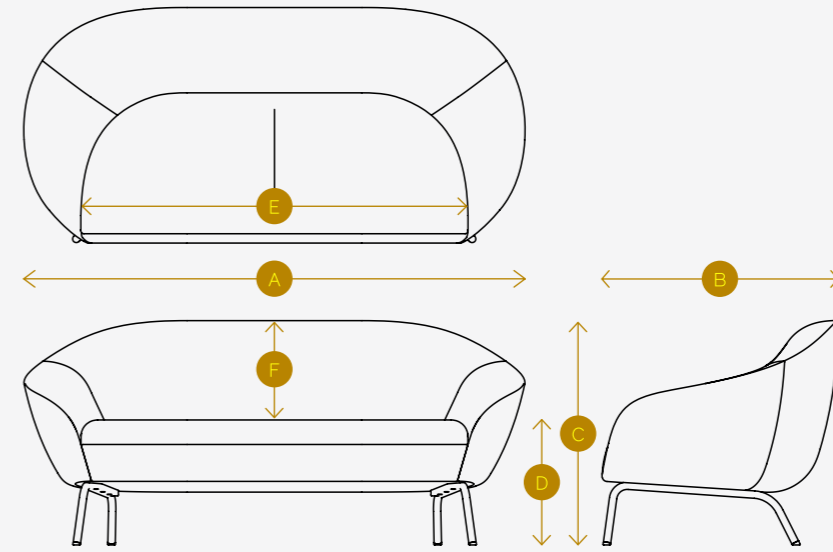

Measuring guide

Ever

PRODUCT CODE DESCRIPTION	A WIDTH	B DEPTH	C HEIGHT	D SEAT HEIGHT	E SEAT WIDTH	F HEIGHT FROM SEAT TO TOP	G WEIGHT	H CAD
EVER12A Ever Chair	1105 mm 43.5 in	800 mm 31.5 in	760 mm 30 in	410 mm 16 in	715 mm 28 in	360 mm 14 in	32 kg 71 lbs	
EVER22A Ever 2 Seat Sofa	1695 mm 66.5 in	800 mm 31.5 in	760 mm 30 in	410 mm 16 in	1305 mm 51.5 in	360 mm 14 in	51.5 kg 114 lbs	
EVER32A Ever 3 Seat Sofa	2325 mm 91.5 in	800 mm 31.5 in	760 mm 30 in	410 mm 16 in	1935 mm 76 in	360 mm 14 in	70 kg 115 lbs	