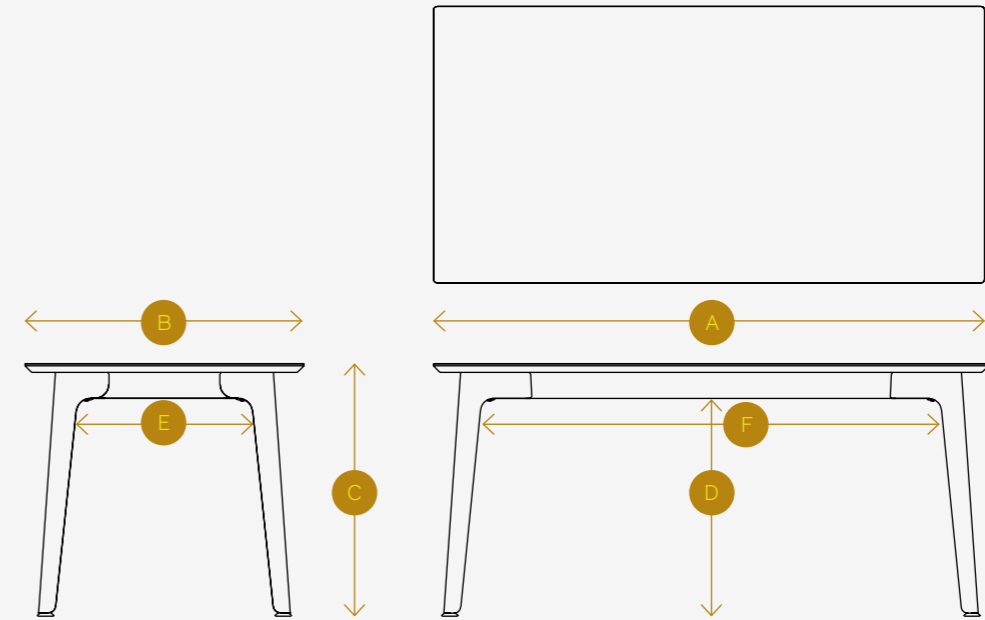

Measuring guide

Fold Standard Table

PRODUCT CODE DESCRIPTION	A WIDTH	B DEPTH	C HEIGHT	D FROM FLOOR TO BEAM	E DISTANCE BETWEEN LEGS (FRONT)	F DISTANCE BETWEEN LEGS (SIDE)	G WEIGHT	H CAD
FLD12D Fold Table 1200 Circular	1200 mm 47.5 in	1200 mm 47.5 in	750 mm 29.5 in	625 mm 24.5 in	670 mm 26.5 in	670 mm 26.5 in	54.3 kg 119.7 lbs	
FLD14D Fold Table 1400 Circular	1400 mm 55 in	1400 mm 55 in	750 mm 29.5 in	625 mm 24.5 in	870 mm 34.5 in	870 mm 34.5 in	65.8 kg 145.1 lbs	
FLD16D Fold Table 1600 Circular	1600 mm 63 in	1600 mm 63 in	750 mm 29.5 in	625 mm 24.5 in	1070 mm 42.5 in	1070 mm 42.5 in	74.5 kg 164 lbs	
FLD16X8 Fold Table 1600 x 800	1600 mm 63 in	800 mm 31.5 in	750 mm 29.5 in	625 mm 24.5 in	505 mm 20 in	1330 mm 52.5 in	62.3 kg 137.3 lbs	
FLD18X8 Fold Table 1800 x 800	1800 mm 71 in	800 mm 31.5 in	750 mm 29.5 in	625 mm 24.5 in	505 mm 20 in	1530 mm 60 in	66.5 kg 146.6 lbs	

Continued...

Continued...

Fold Standard Table

PRODUCT CODE DESCRIPTION	A WIDTH	B DEPTH	C HEIGHT	D FROM FLOOR TO BEAM	E DISTANCE BETWEEN LEGS (FRONT)	F DISTANCE BETWEEN LEGS (SIDE)	G WEIGHT	H CAD
FLD20X9 Fold Table 2000 x 900	2000 mm 79 in	900 mm 35.5 in	750 mm 29.5 in	625 mm 24.5 in	605 mm 24 in	1730 mm 68 in	80.5 kg 177.5 lbs	
FLD22X9 Fold Table 2200 x 900	2200 mm 87 in	900 mm 35.5 in	750 mm 29.5 in	625 mm 24.5 in	905 mm 35.5 in	1730 mm 68 in	85 kg 187.4 lbs	
FLD24X10 Fold Table 2400 x 1000	2400 mm 95 in	1000 mm 39 in	750 mm 29.5 in	625 mm 24.5 in	705 mm 28 in	2130 mm 84 in	98 kg 216.1 lbs	
FLD24X12 Fold Table 2400 x 1200	2400 mm 95 in	1200 mm 47.5 in	750 mm 29.5 in	625 mm 24.5 in	905 mm 35.5 in	2130 mm 84 in	105.4 kg 232.4 lbs	