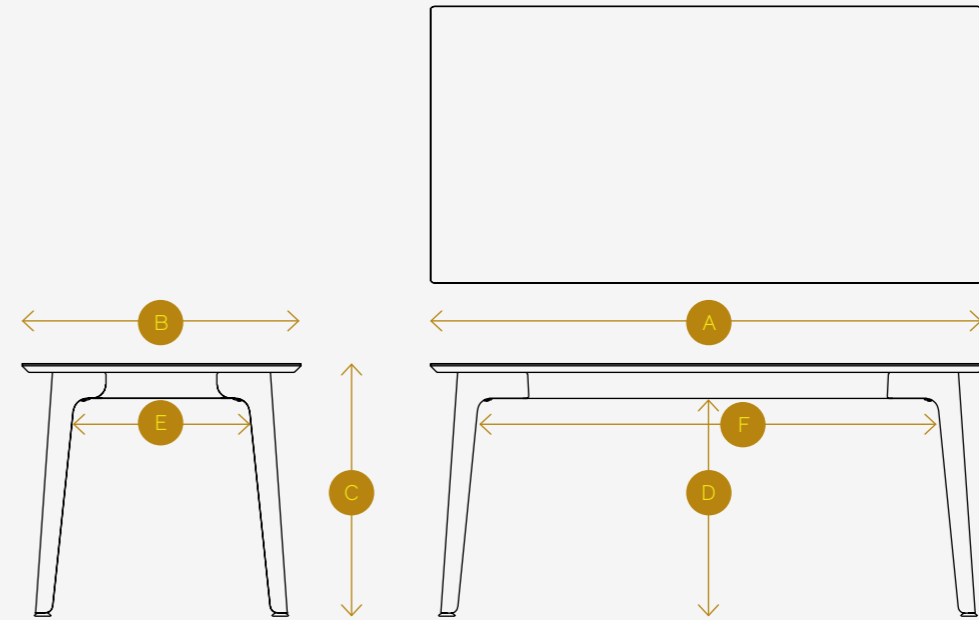

Continued...

Continued...

Fold Standard Table

PRODUCT CODE DESCRIPTION	A WIDTH	B DEPTH	C HEIGHT	D FROM FLOOR TO BEAM	E DISTANCE BETWEEN LEGS (FRONT)	F DISTANCE BETWEEN LEGS (SIDE)	G WEIGHT	H CAD
FLD20X9 Fold Table 2000 x 900	2000 mm 79 in	900 mm 35.5 in	750 mm 29.5 in	625 mm 24.5 in	605 mm 24 in	1730 mm 68 in	80.5 kg 177.5 lbs	
FLD22X9 Fold Table 2200 x 900	2200 mm 87 in	900 mm 35.5 in	750 mm 29.5 in	625 mm 24.5 in	905 mm 35.5 in	1730 mm 68 in	85 kg 187.4 lbs	
FLD24X10 Fold Table 2400 x 1000	2400 mm 95 in	1000 mm 39 in	750 mm 29.5 in	625 mm 24.5 in	705 mm 28 in	2130 mm 84 in	98 kg 216.1 lbs	
FLD24X12 Fold Table 2400 x 1200	2400 mm 95 in	1200 mm 47.5 in	750 mm 29.5 in	625 mm 24.5 in	905 mm 35.5 in	2130 mm 84 in	105.4 kg 232.4 lbs	

Measuring guide

Fold Fold Multi-leg & Bar Height Table

PRODUCT CODE DESCRIPTION	A WIDTH	B DEPTH	C HEIGHT	D FROM FLOOR TO BEAM	E DISTANCE BETWEEN LEGS (FRONT)	F DISTANCE BETWEEN LEGS (SIDE)	G WEIGHT	H CAD
FLD28 Fold 6 Leg Table 2800	2800 mm 110 in	1200 mm 47.5 in	750 mm 29.5 in	505 mm 20 in	905 mm 35.5 in	2520 mm 99 in	126 kg 277 lb	
FLD32 Fold 6 Leg Table 3200	3200 mm 126 in	1200 mm 47.5 in	750 mm 29.5 in	505 mm 20 in	905 mm 35.5 in	3020 mm 115 in	183 kg 425 lb	
FLD16BH Fold Bar Height Table 1600	1600 mm 63 in	800 mm 31.5 in	1000 mm 39.5 in	875 mm 34.5 in	505 mm 20 in	1330 mm 52.5 in	70 kg 154.5 lbs	
FLD18BH Fold Bar Height Table 1800	1800 mm 71 in	800 mm 31.5 in	1000 mm 39.5 in	875 mm 34.5 in	505 mm 20 in	1530 mm 60 in	74 kg 163 lbs	