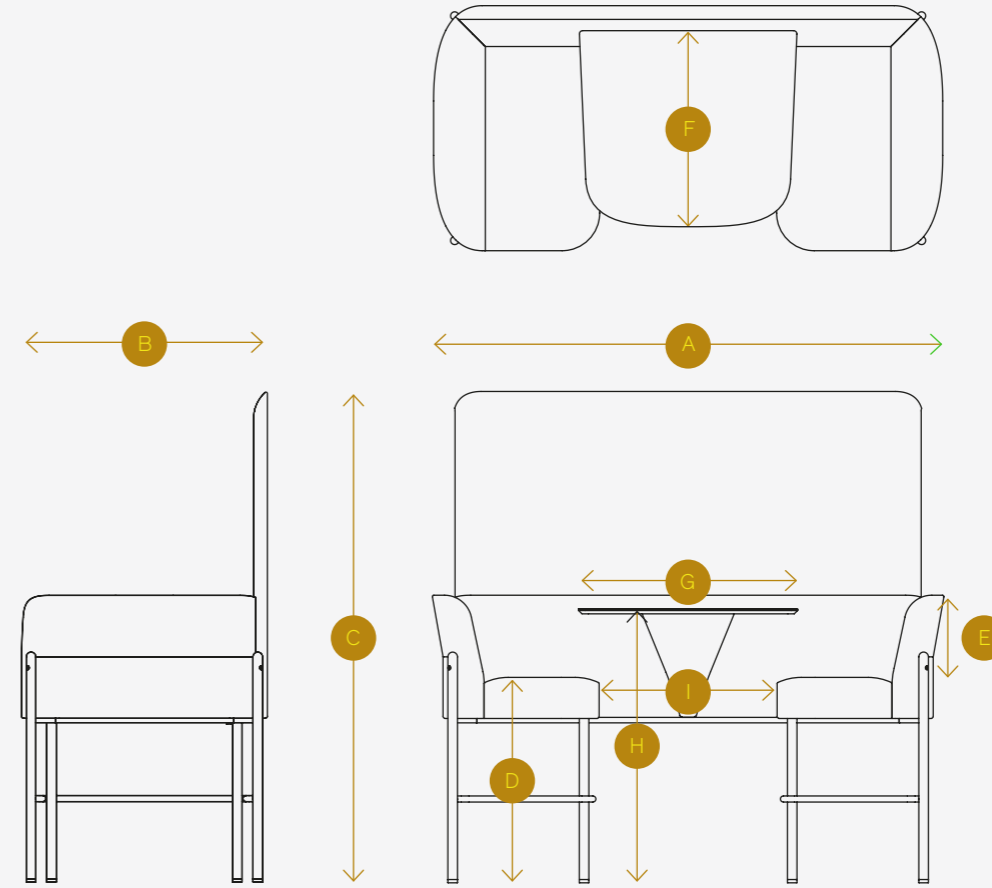

Measuring guide

Hue Seating

PRODUCT CODE DESCRIPTION	A WIDTH	B DEPTH	C HEIGHT	D SEAT HEIGHT	E HEIGHT FROM SEAT TO TOP OF BACK	F TABLE LENGTH	G TABLE WIDTH	H TABLE HEIGHT	I SPACE BETWEEN SOFAS	J WEIGHT	K CAD
HUEST Hue with Steel Legs	1870 mm 73.5 in	940 mm 37 in	750 mm 29.5 in	450 mm 18 in	300 mm 12 in	720 mm 28.5 in	700 mm 27.5 in	700 mm 27.5 in	650 mm 25.5 in	85.5 kg 188.5 lbs	
HUESST Hue with Screen and Steel Legs	1870 mm 73.5 in	900 mm 35.5 in	1500 mm 59 in	450 mm 18 in	300 mm 12 in	720 mm 28.5 in	700 mm 27.5 in	700 mm 27.5 in	650 mm 25.5 in	110.2 kg 242.9 lbs	
HUEBHST Hue Bar Height with Steel Legs	1870 mm 73.5 in	940 mm 37 in	1050 mm 41.5 in	750 mm 29.5 in	300 mm 12 in	720 mm 28.5 in	700 mm 27.5 in	1000 mm 39.5 in	650 mm 25.5 in	91.1 kg 200.8 lbs	
HUEBHSSST Hue Bar Height with Screen and Steel Legs	1870 mm 73.5 in	900 mm 35.5 in	1800 mm 70.5 in	750 mm 29.5 in	300 mm 12 in	720 mm 28.5 in	700 mm 27.5 in	1000 mm 39.5 in	650 mm 25.5 in	115.8 kg 255.3 lbs	

Measuring guide

Hue Sofa

PRODUCT CODE DESCRIPTION	A WIDTH	B DEPTH	C HEIGHT	D SEAT HEIGHT	E HEIGHT FROM SEAT TO TOP OF BACK	F WEIGHT	G CAD
HUE2NAST Hue Sofa with Steel Legs	1460 mm 55 in	630 mm 25 in	750 mm 29.5 in	450 mm 18 in	300 mm 12 in	36 kg 79.3 lbs	
HUEBH2NAST Hue Bar Height Sofa with Steel Legs	1460 mm 55 in	630 mm 25 in	1050 mm 41.5 in	750 mm 29.5 in	300 mm 12 in	39 kg 86 lbs	

Measuring guide

Hue Table

PRODUCT CODE DESCRIPTION	A WIDTH	B DEPTH	C HEIGHT	D DISTANCE FROM FLOOR TO UNDERSIDE	E WIDTH OF OVERHANG OF TOP AT WIDEST POINT	F DEPTH OF OVERHANG OF TOP AT WIDEST POINT	G WIDTH OF SPLAY OF BASE AT WIDEST POINT	H DEPTH OF SPLAY OF BASE AT WIDEST POINT	I WEIGHT	J CAD
HUET130X70 Hue Rectangular Table	1300 mm 51 in	700 mm 27.5 in	750 mm 29.5 in	725 mm 28.5 in	250 mm 10 in	100 mm 4 in	800 mm 31.5 in	500 mm 19.5 in	41 kg 90.4 lbs	
HUEBHT130X70 Hue Rectangular Bar Height Table	1300 mm 51 in	700 mm 27.5 in	1000 mm 39.5 in	975 mm 38.5 in	250 mm 10 in	100 mm 4 in	800 mm 31.5 in	500 mm 19.5 in	43 kg 94.8 lbs	