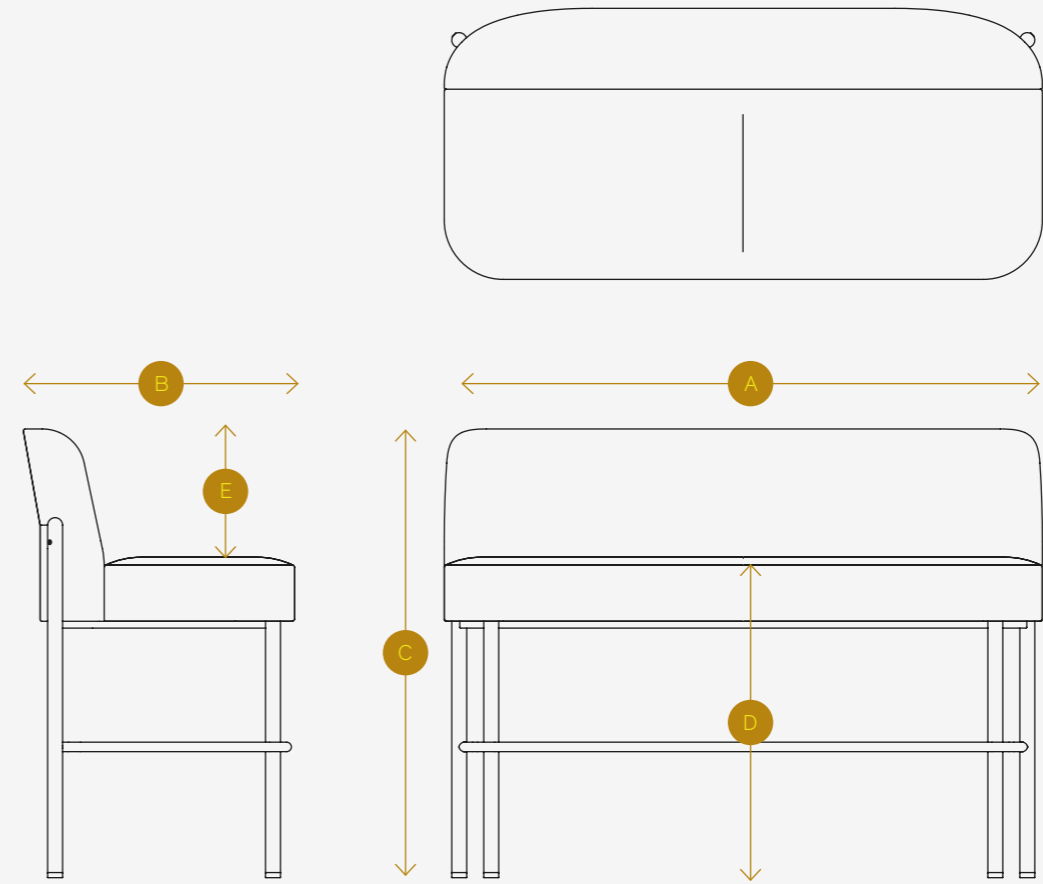

Measuring guide

Hue Seating

PRODUCT CODE DESCRIPTION	A WIDTH	B DEPTH	C HEIGHT	D SEAT HEIGHT	E HEIGHT FROM SEAT TO TOP OF BACK	F TABLE LENGTH	G TABLE WIDTH	H TABLE HEIGHT	I SPACE BETWEEN SOFAS	J WEIGHT	K CAD
HUEST Hue with Steel Legs	1870 mm 73.5 in	940 mm 37 in	750 mm 29.5 in	450 mm 18 in	300 mm 12 in	720 mm 28.5 in	700 mm 27.5 in	700 mm 27.5 in	650 mm 25.5 in	85.5 kg 188.5 lbs	
HUESST Hue with Screen and Steel Legs	1870 mm 73.5 in	900 mm 35.5 in	1500 mm 59 in	450 mm 18 in	300 mm 12 in	720 mm 28.5 in	700 mm 27.5 in	700 mm 27.5 in	650 mm 25.5 in	110.2 kg 242.9 lbs	
HUEBHST Hue Bar Height with Steel Legs	1870 mm 73.5 in	940 mm 37 in	1050 mm 41.5 in	750 mm 29.5 in	300 mm 12 in	720 mm 28.5 in	700 mm 27.5 in	1000 mm 39.5 in	650 mm 25.5 in	91.1 kg 200.8 lbs	
HUEBHSSST Hue Bar Height with Screen and Steel Legs	1870 mm 73.5 in	900 mm 35.5 in	1800 mm 70.5 in	750 mm 29.5 in	300 mm 12 in	720 mm 28.5 in	700 mm 27.5 in	1000 mm 39.5 in	650 mm 25.5 in	115.8 kg 255.3 lbs	

Measuring guide

Hue Sofa

PRODUCT CODE DESCRIPTION	A WIDTH	B DEPTH	C HEIGHT	D SEAT HEIGHT	E HEIGHT FROM SEAT TO TOP OF BACK	F WEIGHT	G CAD
HUE2NAST Hue Sofa with Steel Legs	1460 mm 55 in	630 mm 25 in	750 mm 29.5 in	450 mm 18 in	300 mm 12 in	36 kg 79.3 lbs	
HUEBH2NAST Hue Bar Height Sofa with Steel Legs	1460 mm 55 in	630 mm 25 in	1050 mm 41.5 in	750 mm 29.5 in	300 mm 12 in	39 kg 86 lbs	

Measuring guide

Hue Table

PRODUCT CODE DESCRIPTION	A WIDTH	B DEPTH	C HEIGHT	D DISTANCE FROM FLOOR TO UNDERSIDE	E WIDTH OF OVERHANG OF TOP AT WIDEST POINT	F DEPTH OF OVERHANG OF TOP AT WIDEST POINT	G WIDTH OF SPLAY OF BASE AT WIDEST POINT	H DEPTH OF SPLAY OF BASE AT WIDEST POINT	I WEIGHT	J CAD
HUET130X70 Hue Rectangular Table	1300 mm 51 in	700 mm 27.5 in	750 mm 29.5 in	725 mm 28.5 in	250 mm 10 in	100 mm 4 in	800 mm 31.5 in	500 mm 19.5 in	41 kg 90.4 lbs	
HUEBHT130X70 Hue Rectangular Bar Height Table	1300 mm 51 in	700 mm 27.5 in	1000 mm 39.5 in	975 mm 38.5 in	250 mm 10 in	100 mm 4 in	800 mm 31.5 in	500 mm 19.5 in	43 kg 94.8 lbs	