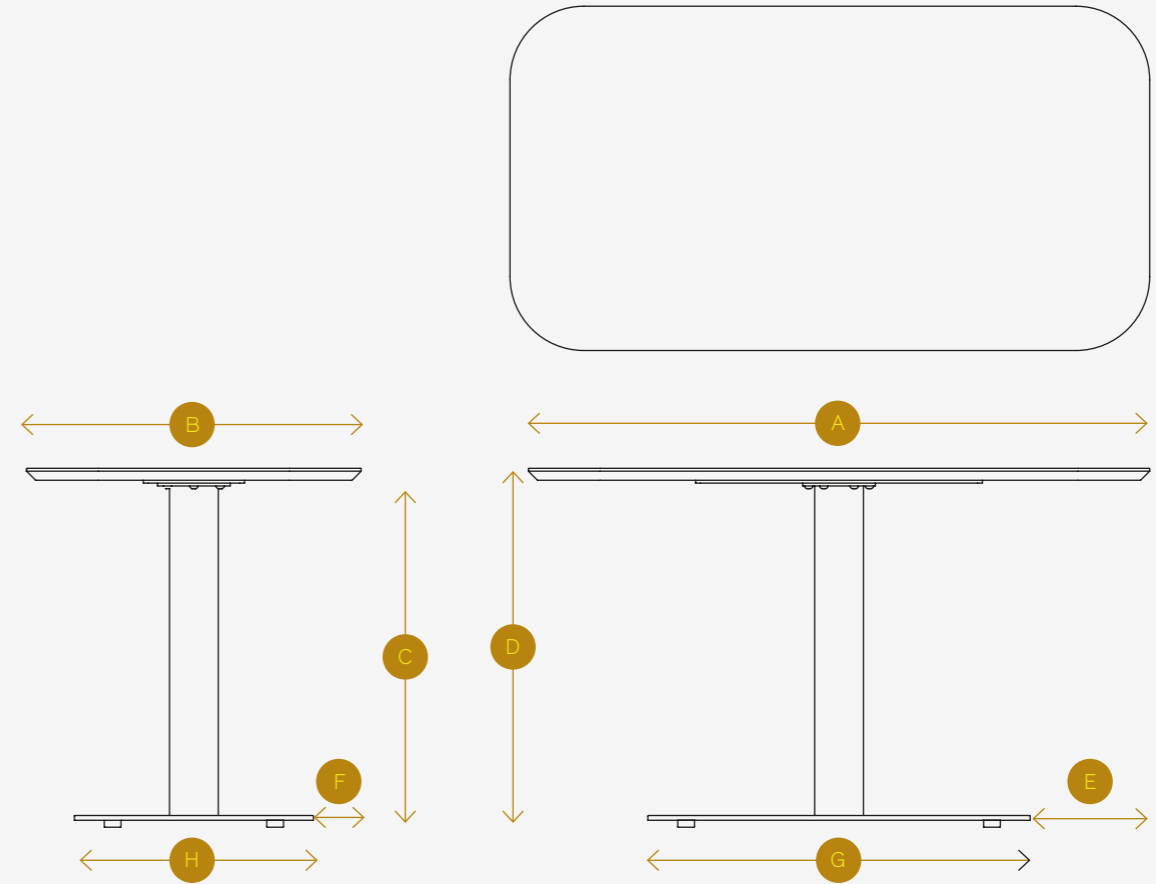

Measuring guide

Hue Seating

PRODUCT CODE DESCRIPTION	A WIDTH	B DEPTH	C HEIGHT	D SEAT HEIGHT	E HEIGHT FROM SEAT TO TOP OF BACK	F TABLE LENGTH	G TABLE WIDTH	H TABLE HEIGHT	I SPACE BETWEEN SOFAS	J WEIGHT	K CAD
HUEST Hue with Steel Legs	1870 mm 73.5 in	940 mm 37 in	750 mm 29.5 in	450 mm 18 in	300 mm 12 in	720 mm 28.5 in	700 mm 27.5 in	700 mm 27.5 in	650 mm 25.5 in	85.5 kg 188.5 lbs	
HUESST Hue with Screen and Steel Legs	1870 mm 73.5 in	900 mm 35.5 in	1500 mm 59 in	450 mm 18 in	300 mm 12 in	720 mm 28.5 in	700 mm 27.5 in	700 mm 27.5 in	650 mm 25.5 in	110.2 kg 242.9 lbs	
HUEBHST Hue Bar Height with Steel Legs	1870 mm 73.5 in	940 mm 37 in	1050 mm 41.5 in	750 mm 29.5 in	300 mm 12 in	720 mm 28.5 in	700 mm 27.5 in	1000 mm 39.5 in	650 mm 25.5 in	91.1 kg 200.8 lbs	
HUEBHSSST Hue Bar Height with Screen and Steel Legs	1870 mm 73.5 in	900 mm 35.5 in	1800 mm 70.5 in	750 mm 29.5 in	300 mm 12 in	720 mm 28.5 in	700 mm 27.5 in	1000 mm 39.5 in	650 mm 25.5 in	115.8 kg 255.3 lbs	

Measuring guide

Hue Sofa

PRODUCT CODE DESCRIPTION	A WIDTH	B DEPTH	C HEIGHT	D SEAT HEIGHT	E HEIGHT FROM SEAT TO TOP OF BACK	F WEIGHT	G CAD
HUE2NAST Hue Sofa with Steel Legs	1460 mm 55 in	630 mm 25 in	750 mm 29.5 in	450 mm 18 in	300 mm 12 in	36 kg 79.3 lbs	
HUEBH2NAST Hue Bar Height Sofa with Steel Legs	1460 mm 55 in	630 mm 25 in	1050 mm 41.5 in	750 mm 29.5 in	300 mm 12 in	39 kg 86 lbs	

Measuring guide

Hue Table

PRODUCT CODE DESCRIPTION	A WIDTH	B DEPTH	C HEIGHT	D DISTANCE FROM FLOOR TO UNDERSIDE	E WIDTH OF OVERHANG OF TOP AT WIDEST POINT	F DEPTH OF OVERHANG OF TOP AT WIDEST POINT	G WIDTH OF SPLAY OF BASE AT WIDEST POINT	H DEPTH OF SPLAY OF BASE AT WIDEST POINT	I WEIGHT	J CAD
HUET130X70 Hue Rectangular Table	1300 mm 51 in	700 mm 27.5 in	750 mm 29.5 in	725 mm 28.5 in	250 mm 10 in	100 mm 4 in	800 mm 31.5 in	500 mm 19.5 in	41 kg 90.4 lbs	
HUEBHT130X70 Hue Rectangular Bar Height Table	1300 mm 51 in	700 mm 27.5 in	1000 mm 39.5 in	975 mm 38.5 in	250 mm 10 in	100 mm 4 in	800 mm 31.5 in	500 mm 19.5 in	43 kg 94.8 lbs	