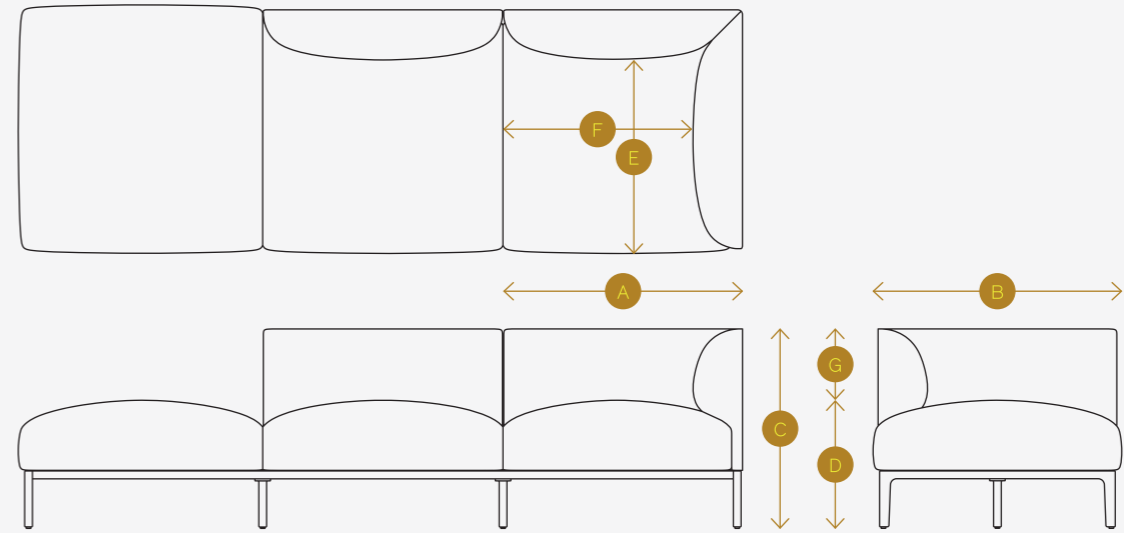

Measuring guide

Mimo

PRODUCT CODE DESCRIPTION	A WIDTH	B DEPTH	C HEIGHT	D SEAT HEIGHT	E SEAT DEPTH	F SEAT WIDTH	G HEIGHT FROM SEAT TO TOP	H TABLE HEIGHT	I CAD
Mimo Club Chair	845 mm 33.5 in	775 mm 30.5 in	645 mm 25.5 in	415 mm 16.5 in	605 mm 24 in	525 mm 20.5 in	230 mm 9 in	-	
Mimo Corner (Left/Right Arm)	775 mm 30.5 in	775 mm 30.5 in	645 mm 25.5 in	415 mm 16.5 in	613 mm 24 in	613 mm 24 in	230 mm 9 in	-	
Mimo Back	775 mm 30.5 in	775 mm 30.5 in	645 mm 25.5 in	415 mm 16.5 in	613 mm 24 in	775 mm 30.5 in	230 mm 9 in	-	
Mimo Ottoman	775 mm 30.5 in	775 mm 30.5 in	415 mm 16.5 in	415 mm 16.5 in	775 mm 30.5 in	775 mm 30.5 in	-	-	
Mimo Table	775 mm 30.5 in	775 mm 30.5 in	205 mm 8 in	-	-	-	-	205 mm 8 in	