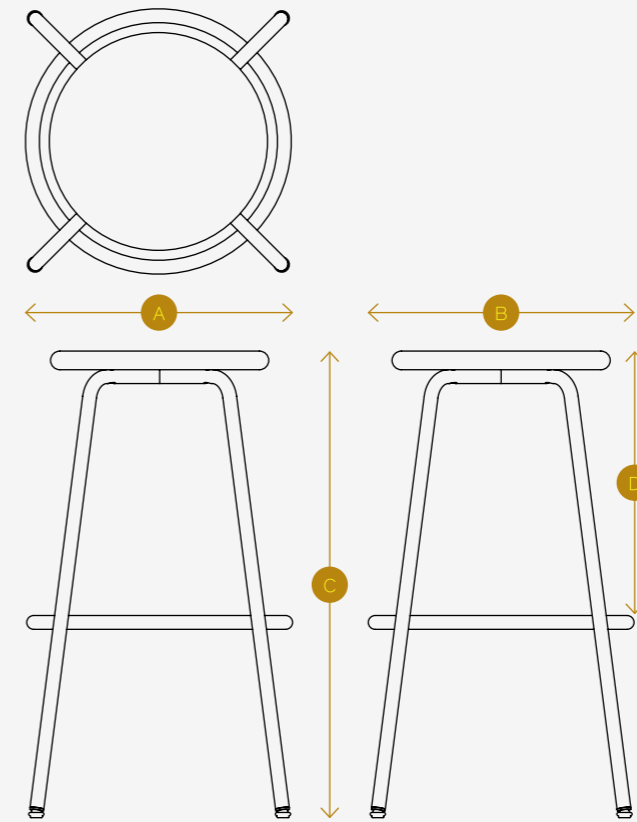

Measuring guide

Penny

PRODUCT CODE DESCRIPTION	A WIDTH	B DEPTH	C HEIGHT	D SEAT TO FOOTREST	E WEIGHT	F CAD
NOPELO Penny Low Stool	350 mm 14 in	350 mm 14 in	450 mm 17.5 in	- -	3.8 kg 8.4 lbs	
NOPECH Penny Counter Height Stool	425 mm 17 in	425 mm 17 in	650 mm 25.5 in	425 mm 16.5 in	5.9 kg 13 lbs	
NOPEBS Penny Bar Stool	425 mm 17 in	425 mm 17 in	750 mm 29.5 in	425 mm 16.5 in	6.2 kg 13.7 lbs	