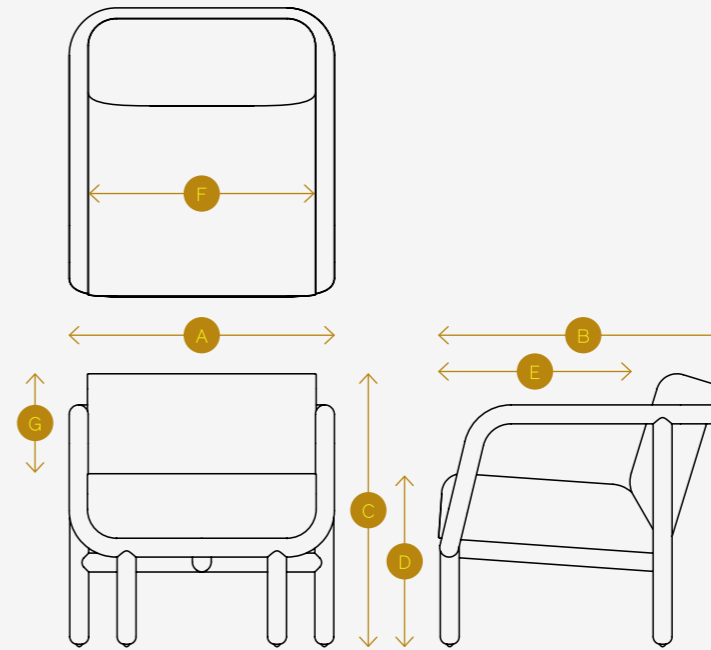

Measuring guide

Percy

PRODUCT CODE DESCRIPTION	A WIDTH	B DEPTH	C HEIGHT	D SEAT HEIGHT	E SEAT DEPTH	F SEAT WIDTH	G HEIGHT FROM SEAT TO TOP	H WEIGHT	I CAD
NOPRC Percy Chair	700 mm 28 in	760 mm 30 in	720 mm 29 in	450 mm 18 in	500 mm 20 in	600 mm 24 in	330 mm 13 in	24 kg 53 lbs	