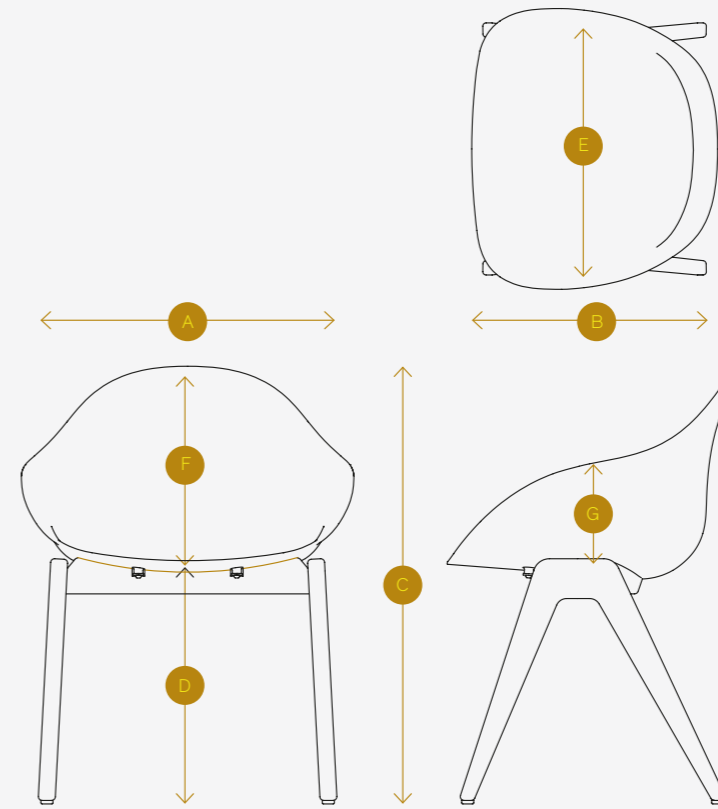

Measuring guide

Ruby

PRODUCT CODE DESCRIPTION	A WIDTH	B DEPTH	C HEIGHT	D SEAT HEIGHT	E SEAT WIDTH	F HEIGHT FROM SEAT TO TOP	G WEIGHT	H CAD
RUBYCHB4L Ruby Chair with 4 Leg Base	610 mm 24 in	540 mm 21.5 in	785 mm 31 in	430 mm 17 in	475 mm 18.5 in	390 mm 15.5 in	7.28 kg 16.05 lbs	
RUBYCHBSL Ruby Chair with Sled Base	610 mm 24 in	530 mm 21 in	785 mm 31 in	430 mm 17 in	475 mm 18.5 in	390 mm 15.5 in	10.75 kg 23.69 lbs	
RUBYCHBDL Ruby Chair with Dowel Base	610 mm 24 in	530 mm 21 in	785 mm 31 in	430 mm 17 in	475 mm 18.5 in	390 mm 15.5 in	6.85 kg 15.1 lbs	
RUBYCHSB4L Ruby Counter Height Stool with 4 Leg Base	610 mm 24 in	530 mm 21 in	995 mm 39 in	640 mm 25 in	475 mm 18.5 in	390 mm 15.5 in	9.33 kg 20.56 lbs	
RUBYSB4L Ruby Barstool with 4 Leg Base	610 mm 24 in	535 mm 21 in	1095 mm 43 in	730 mm 28.5 in	475 mm 18.5 in	390 mm 15.5 in	9.64 kg 21.25 lbs	
RUBYCHBSSL Ruby Counter Height Stool with Sled Base	610 mm 24 in	540 mm 21.5 in	995 mm 39 in	640 mm 25 in	475 mm 18.5 in	390 mm 15.5 in	11.37 kg 25.07 lbs	
RUBYSBSL Ruby Barstool with Sled Base	610 mm 24 in	565 mm 22 in	1090 mm 43 in	730 mm 28.5 in	475 mm 18.5 in	390 mm 15.5 in	11.83 kg 26.07 lbs	

Measuring guide

Ruby
Wood

PRODUCT CODE DESCRIPTION	A WIDTH	B DEPTH	C HEIGHT	D SEAT HEIGHT	E SEAT WIDTH	F HEIGHT FROM SEAT TO TOP	G WEIGHT	H CAD
RUBYCHBWD Ruby Wood Chair	610 mm 24 in	530 mm 21 in	800 mm 31.5 in	445 mm 17.5 in	475 mm 18.5 in	390 mm 15.5 mm	8.34 kg 18.39 lbs	
RUBYCHSWD Ruby Wood Counter Height Stool	610 mm 24 in	530 mm 21 in	1000 mm 35.5 in	645 mm 25.5 in	475 mm 18.5 in	390 mm 15.5 mm	9.92 kg 21.87 lbs	
RUBYBSWD Ruby Wood Barstool	610 mm 24 in	530 mm 21 in	1100 mm 43.5 in	745 mm 29.5 in	475 mm 18.5 in	390 mm 15.5 mm	10.15 kg 22.38 lbs	