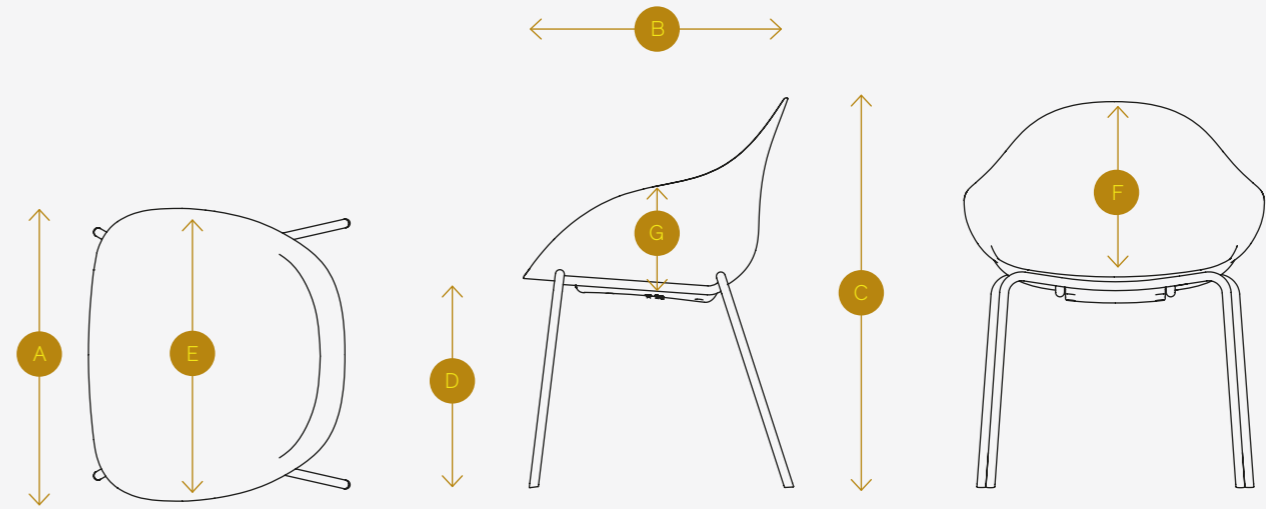

Measuring guide

Ruby

PRODUCT CODE DESCRIPTION	A WIDTH	B DEPTH	C HEIGHT	D SEAT HEIGHT	E SEAT WIDTH	F HEIGHT FROM SEAT TO TOP	G WEIGHT	H CAD
RUBYCHB4L Ruby Chair with 4 Leg Base	610 mm 24 in	540 mm 21.5 in	785 mm 31 in	430 mm 17 in	475 mm 18.5 in	390 mm 15.5 in	7.28 kg 16.05 lbs	
RUBYCHBSL Ruby Chair with Sled Base	610 mm 24 in	530 mm 21 in	785 mm 31 in	430 mm 17 in	475 mm 18.5 in	390 mm 15.5 in	10.75 kg 23.69 lbs	
RUBYCHBDL Ruby Chair with Dowel Base	610 mm 24 in	530 mm 21 in	785 mm 31 in	430 mm 17 in	475 mm 18.5 in	390 mm 15.5 in	6.85 kg 15.1 lbs	
RUBYCHSB4L Ruby Counter Height Stool with 4 Leg Base	610 mm 24 in	530 mm 21 in	995 mm 39 in	640 mm 25 in	475 mm 18.5 in	390 mm 15.5 in	9.33 kg 20.56 lbs	
RUBYSB4L Ruby Barstool with 4 Leg Base	610 mm 24 in	535 mm 21 in	1095 mm 43 in	730 mm 28.5 in	475 mm 18.5 in	390 mm 15.5 in	9.64 kg 21.25 lbs	
RUBYCHBSSL Ruby Counter Height Stool with Sled Base	610 mm 24 in	540 mm 21.5 in	995 mm 39 in	640 mm 25 in	475 mm 18.5 in	390 mm 15.5 in	11.37 kg 25.07 lbs	
RUBYSBSL Ruby Barstool with Sled Base	610 mm 24 in	565 mm 22 in	1090 mm 43 in	730 mm 28.5 in	475 mm 18.5 in	390 mm 15.5 in	11.83 kg 26.07 lbs	

Measuring guide

Ruby
Wood

PRODUCT CODE DESCRIPTION	A WIDTH	B DEPTH	C HEIGHT	D SEAT HEIGHT	E SEAT WIDTH	F HEIGHT FROM SEAT TO TOP	G WEIGHT	H CAD
RUBYCHBWD Ruby Wood Chair	610 mm 24 in	530 mm 21 in	800 mm 31.5 in	445 mm 17.5 in	475 mm 18.5 in	390 mm 15.5 mm	8.34 kg 18.39 lbs	
RUBYCHSWD Ruby Wood Counter Height Stool	610 mm 24 in	530 mm 21 in	1000 mm 35.5 in	645 mm 25.5 in	475 mm 18.5 in	390 mm 15.5 mm	9.92 kg 21.87 lbs	
RUBYBSWD Ruby Wood Barstool	610 mm 24 in	530 mm 21 in	1100 mm 43.5 in	745 mm 29.5 in	475 mm 18.5 in	390 mm 15.5 mm	10.15 kg 22.38 lbs	