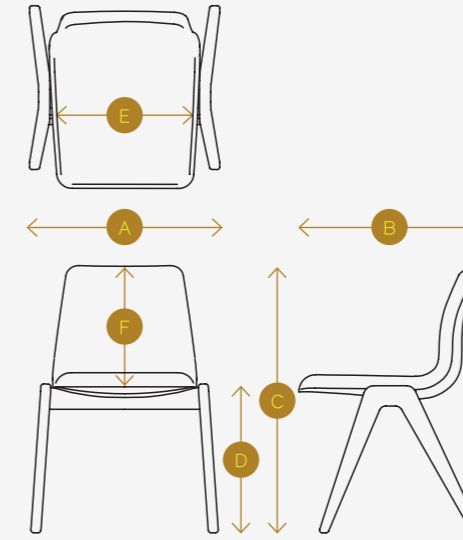

Measuring guide

Viv Wood

■ X

PRODUCT CODE DESCRIPTION	A WIDTH	B DEPTH	C HEIGHT	D SEAT HEIGHT	E SEAT WIDTH	F HEIGHT FROM SEAT TO TOP	G WEIGHT	H CAD
VIVCHWD Viv Wood Chair	515 mm 20.5 in	560 mm 22 in	780 mm 30.5 in	450 mm 17.5 in	415 mm 16.5 in	320 mm 12.5 in	10.1 kg 22.3 lbs	
VIVCHSWD Viv Wood Counter Height Stool	560 mm 22 in	560 mm 22 in	910 mm 36 in	660 mm 26 in	415 mm 16.5 in	250 mm 10 in	11.7 kg 25.8 lbs	
VIVBSWD Viv Wood Barstool	560 mm 22 in	560 mm 22 in	1000 mm 39.5 in	750 mm 29.5 in	415 mm 16.5 in	250 mm 10 in	11.9 kg 26.2 lbs	