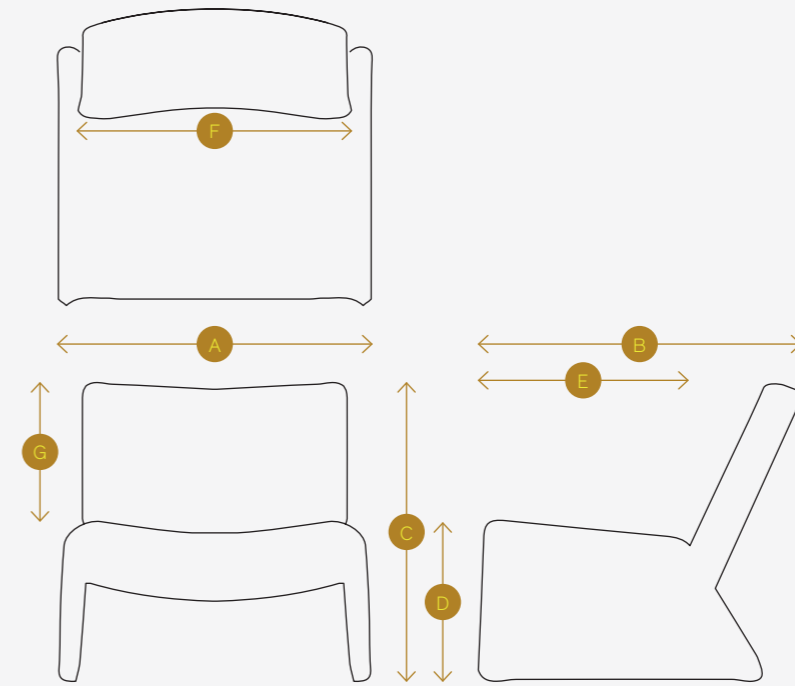

Measuring guide

Fin

PRODUCT CODE DESCRIPTION	A WIDTH	B DEPTH	C HEIGHT	D SEAT HEIGHT	E SEAT DEPTH	F SEAT WIDTH	G HEIGHT FROM SEAT TO TOP	H WEIGHT	I CAD
NOFIN10 Fin Lounge Chair	700 mm 28 in	705 mm 28 in	700 mm 27.5 in	370 mm 14.5 in	495 mm 19.5 in	625 mm 24.5 in	390 mm 15.5 in	16.1 kg 35.5 lb	